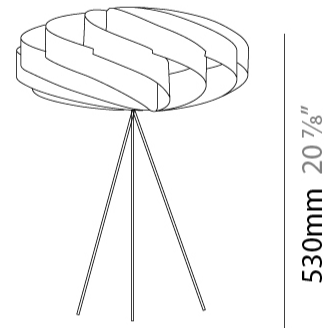

PROJECT _____
TYPE _____
SPECIFIER _____
QUANTITY _____
DATE _____

SWIRL PORTABLE

D64005-

base number   Finish
                                         Options

1. To build a product code in our configurator select the specify button on the base model # product page
2. To build a manual product code on this datasheet choose from the options listed below in blue font and add the suffix to the base model #

GENERAL

Series: Swirl
Brand: Linea Zero
Division: Design
Mounting Type: Portable
Mounting Location: Table
Subcategory: Table

PHYSICAL

Shape: Round
Diameter (mm): 400
Diameter (in): 15 3/4
Height (mm): 530
Height (in): 20 7/8
Light Distribution: Omnidirectional
Diffuser: Polilux™ Shade - See Finish Options
Fixture Finish: WHI / BLK / SIL / NGD / COP / PKM
Fixture Material: Polilux™/ Metal holder

ELECTRICAL

Number of Lamps: 1
Lamp Type: LED Retrofit
Bulb Included: Bulb Not Included
Max. Wattage Per Lamp (W): 7
Lamp Base: E26
Input Voltage (V): 120
Upon Request: 277Vac / GU24

LED

OPTICAL

RATINGS AND CERTIFICATIONS

Certified By: Certified for North American Standards
IP rating: IP20