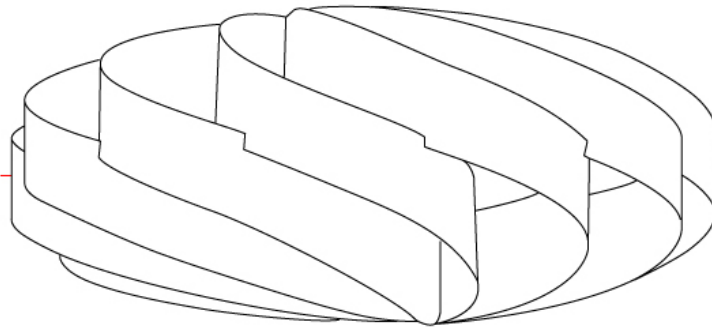

SWIRL PORTABLE

D64003-

PROJECT

TYPE

SPECIFIER

QUANTITY

DATE